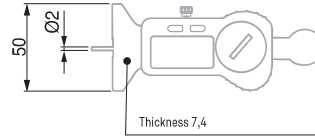

TWIN-CAL IP67 – Small Sized Model with Steel Measuring Tip

No	mm	in
00530451	25	1
<i>OPTIONAL ACCESSORIES:</i>		
01961000	Lithium battery, 3V, CR2032	
04760180	TESA TLC-TWIN wireless emitter-receiver Compatible with any instrument fitted with a TLC – TESA Link Connector	
04760181	TESA TLC-USB cable for instruments with a TLC connector	
04760182	TLC-DIGIMATIC cable for instruments with a TLC connector	